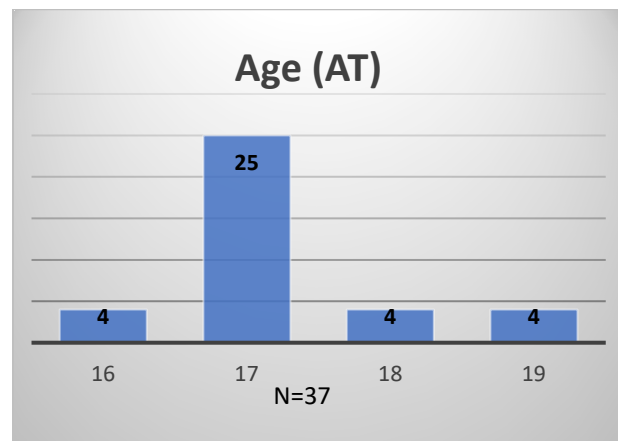

Daily Data Dashboard – August 3, 2023
Demographics for JTDC Population
Thursday Morning Midnight Count

Total # of probation Involved youth¹: 1,274

¹ Probation Active: Any youth who is pending sentencing with an active social history, has been formally placed on probation or supervision with Cook County Juvenile Probation on the date of the report.

*Age, Gender and Race for Criminal Court population (N=1) is not represented in this report.

Data sources: cFive Supervisor – Probation Population and RMIS – JTDC Population

Daily Data Dashboard – August 3, 2023
Demographics for JTDC Population
Thursday Morning Midnight Count