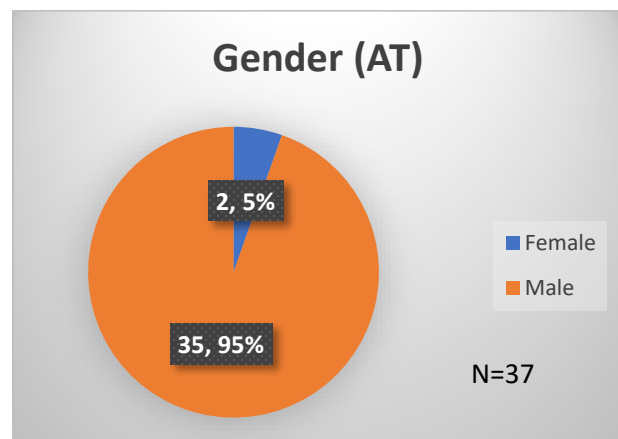

Daily Data Dashboard – August 3, 2023
Demographics for JTDC Population
Thursday Morning Midnight Count

Total # of probation Involved youth¹: 1,274

¹ Probation Active: Any youth who is pending sentencing with an active social history, has been formally placed on probation or supervision with Cook County Juvenile Probation on the date of the report.

*Age, Gender and Race for Criminal Court population (N=1) is not represented in this report.

Data sources: cFive Supervisor – Probation Population and RMIS – JTDC Population

Daily Data Dashboard – August 3, 2023
Demographics for JTDC Population
Thursday Morning Midnight Count