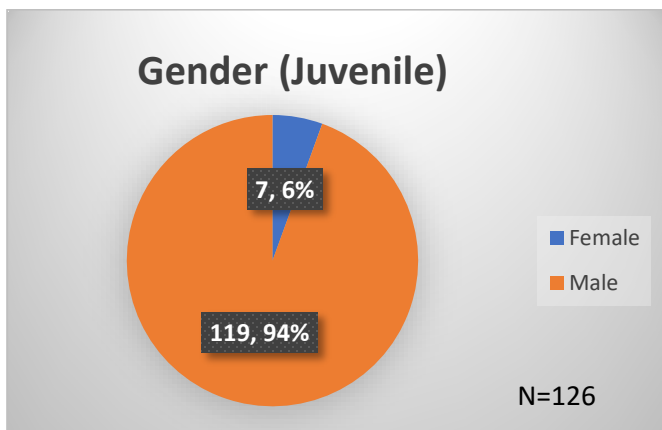

Daily Data Dashboard – August 3, 2023
Demographics for JTDC Population
Thursday Morning Midnight Count

Total # of probation Involved youth¹: 1,274

¹ Probation Active: Any youth who is pending sentencing with an active social history, has been formally placed on probation or supervision with Cook County Juvenile Probation on the date of the report.

*Age, Gender and Race for Criminal Court population (N=1) is not represented in this report.

Data sources: cFive Supervisor – Probation Population and RMIS – JTDC Population

Daily Data Dashboard – August 3, 2023
Demographics for JTDC Population
Thursday Morning Midnight Count