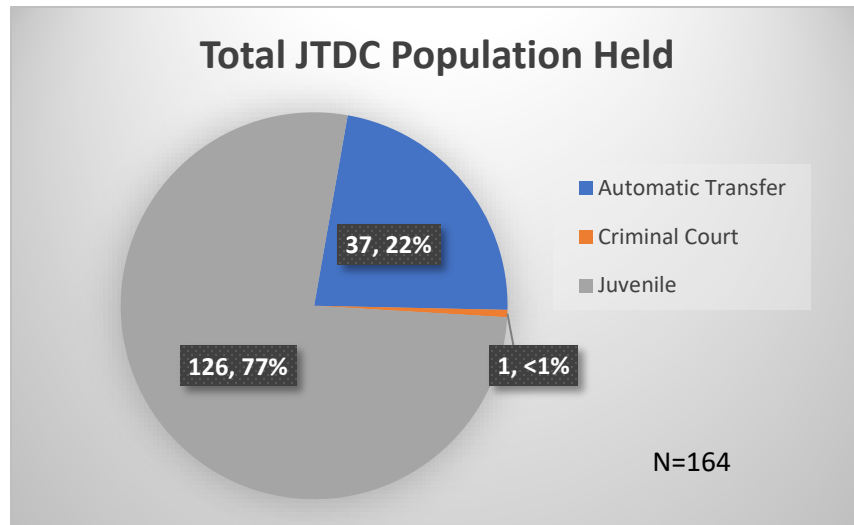

Daily Data Dashboard – August 3, 2023
Demographics for JTDC Population
Thursday Morning Midnight Count

Total # of probation Involved youth¹: 1,274

¹ Probation Active: Any youth who is pending sentencing with an active social history, has been formally placed on probation or supervision with Cook County Juvenile Probation on the date of the report.

*Age, Gender and Race for Criminal Court population (N=1) is not represented in this report.

Data sources: cFive Supervisor – Probation Population and RMIS – JTDC Population

Daily Data Dashboard – August 3, 2023
Demographics for JTDC Population
Thursday Morning Midnight Count