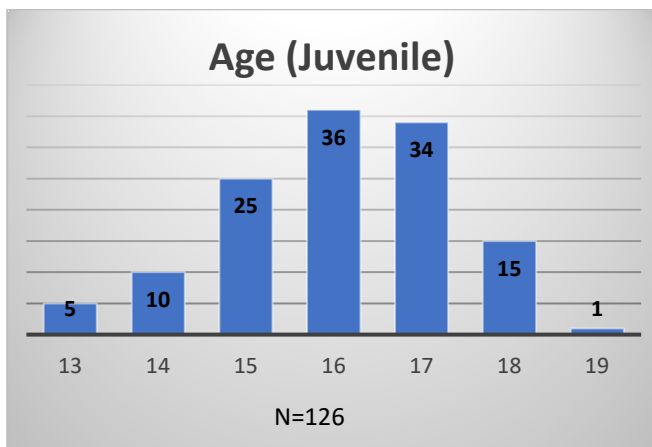

Daily Data Dashboard – August 3, 2023
Demographics for JTDC Population
Thursday Morning Midnight Count

Total # of probation Involved youth¹: 1,274

¹ Probation Active: Any youth who is pending sentencing with an active social history, has been formally placed on probation or supervision with Cook County Juvenile Probation on the date of the report.

*Age, Gender and Race for Criminal Court population (N=1) is not represented in this report.

Data sources: cFive Supervisor – Probation Population and RMIS – JTDC Population

Daily Data Dashboard – August 3, 2023
Demographics for JTDC Population
Thursday Morning Midnight Count